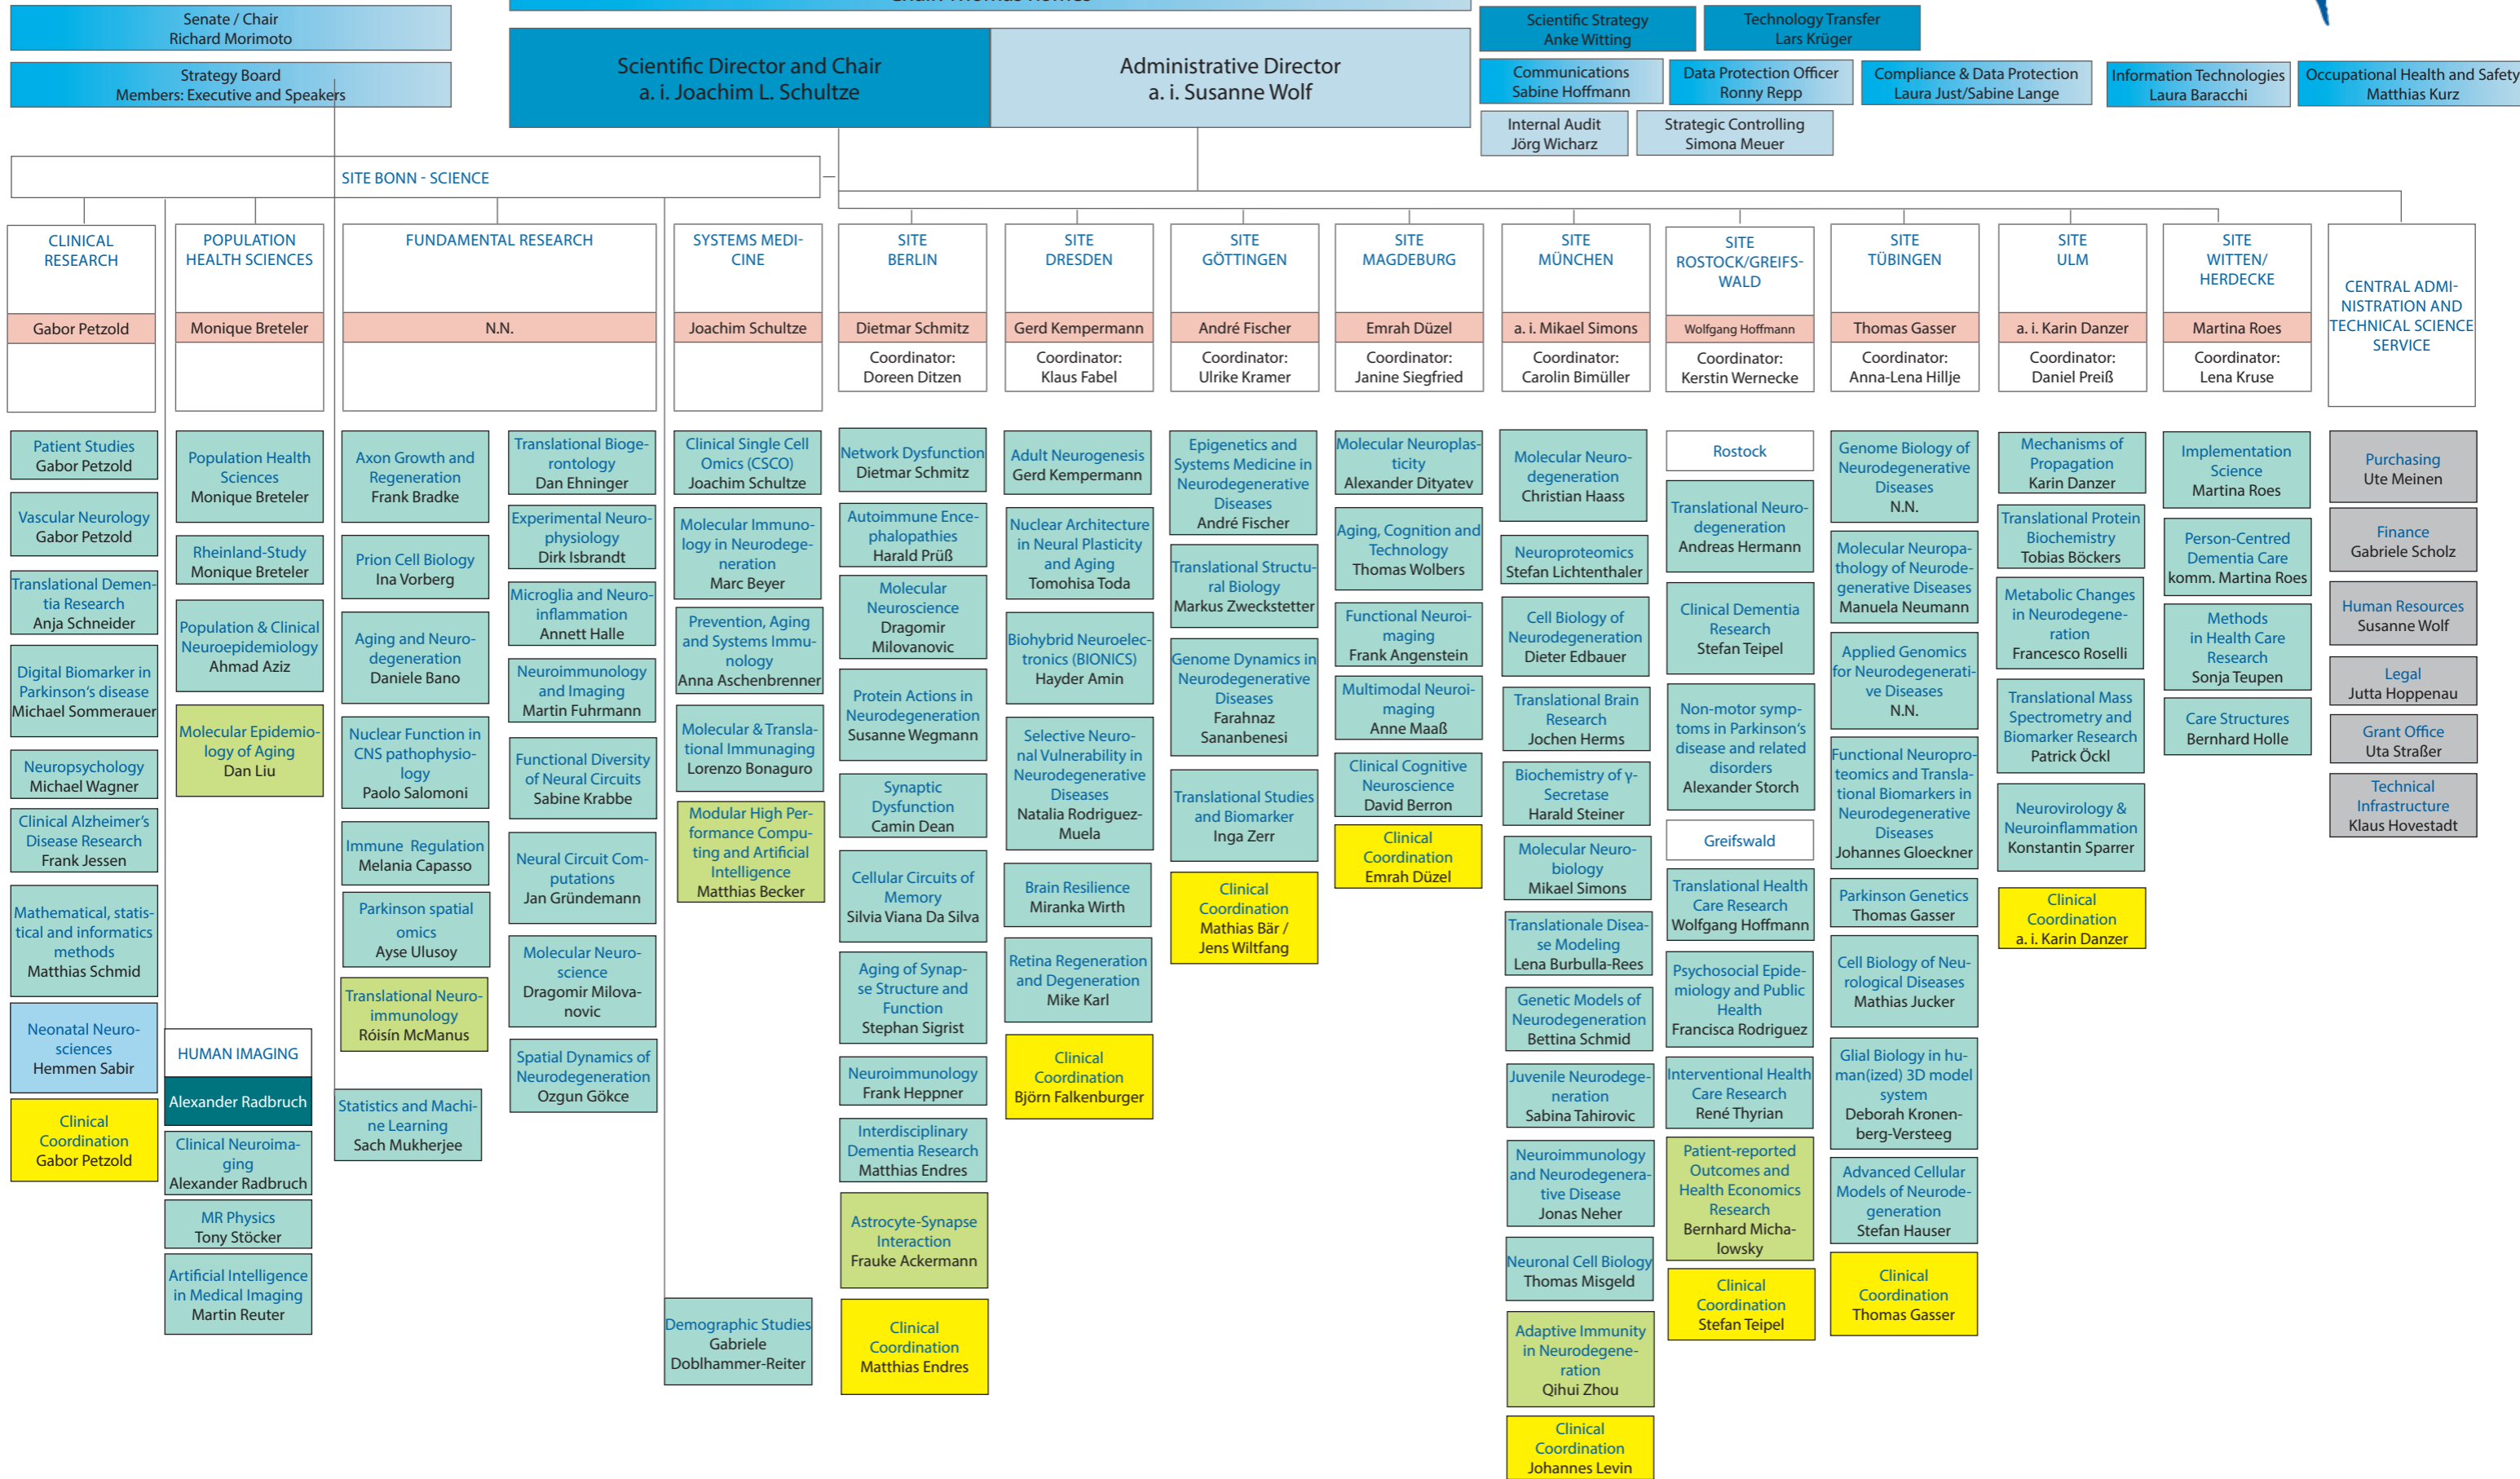

# ORGANISATION PLAN DZNE

## SCIENTIFIC CORE FACILITIES, PLATFORMS

**LEGEND** ■ Research Groups ■ Cooperation Units ■ Career Development Fellow ■ Clinical Coordination ■ Unit