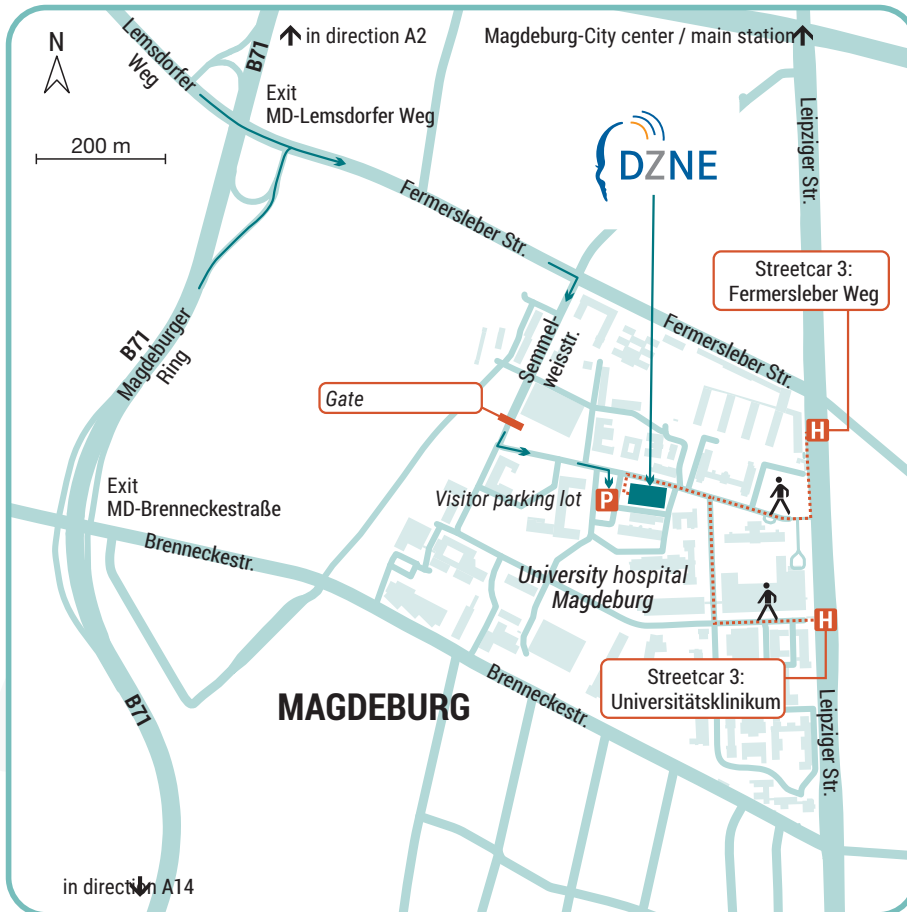

Directions

**Deutsches Zentrum für
Neurodegenerative
Erkrankungen e.V.
Site Magdeburg**

Leipziger Straße 44, Haus 64
39120 Magdeburg

Phone +49 391 6724-518

www.dzne.de

By car from the freeway A2

- Take the exit "Magdeburg Zentrum".
- Follow the B189 /B71 /Magdeburger Ring in the direction of Magdeburg.
- Take the exit "Magdeburg Lemsdorfer Weg / Universitätsklinikum".
- Turn into Lemsdorfer Weg (direction Leipziger Straße/ Universitätsklinikum). At the first set of traffic lights (intersection of Semmelweisstraße/Fermersleber Weg) turn right.
- After passing the barriers, turn left.
- After approx. 150 meters you will find the DZNE (building 64) on the right hand side.
- Park in visitor parking lot 1 in front of the building.

By car from the freeway A14

- Take the exit "Magdeburg Sudenburg (5)".
- Take the B81 in the direction of Magdeburg.
- Follow the B81/B71.
- Take the exit "Lemsdorfer Weg / Universitätsklinikum".
- Turn into Fermersleber Weg (direction Leipziger Straße/ Universitätsklinikum).
- At the first set of traffic lights (intersection of Semmelweisstraße/Fermersleber Weg) turn right.
- After passing the barriers, turn left.
- After approx. 150 meters you will find the DZNE (building 64) on your right side.
- Park in visitor parking lot 1 in front of the building.

By Public Transport

- From Magdeburg main train station (exit Hauptbahnhof Nord or Hauptbahnhof Ost) you can reach the DZNE by tram line 3 in the direction of Leipziger Chaussee.
- After approx. 15 minutes, get off at the stop "Fermersleber Weg".
- Enter the grounds of the University Hospital at the entrance to the Emergency unit and walk straight ahead for approx. 350 m. The DZNE is located on the left side (the main entrance with the reception is on the west side).